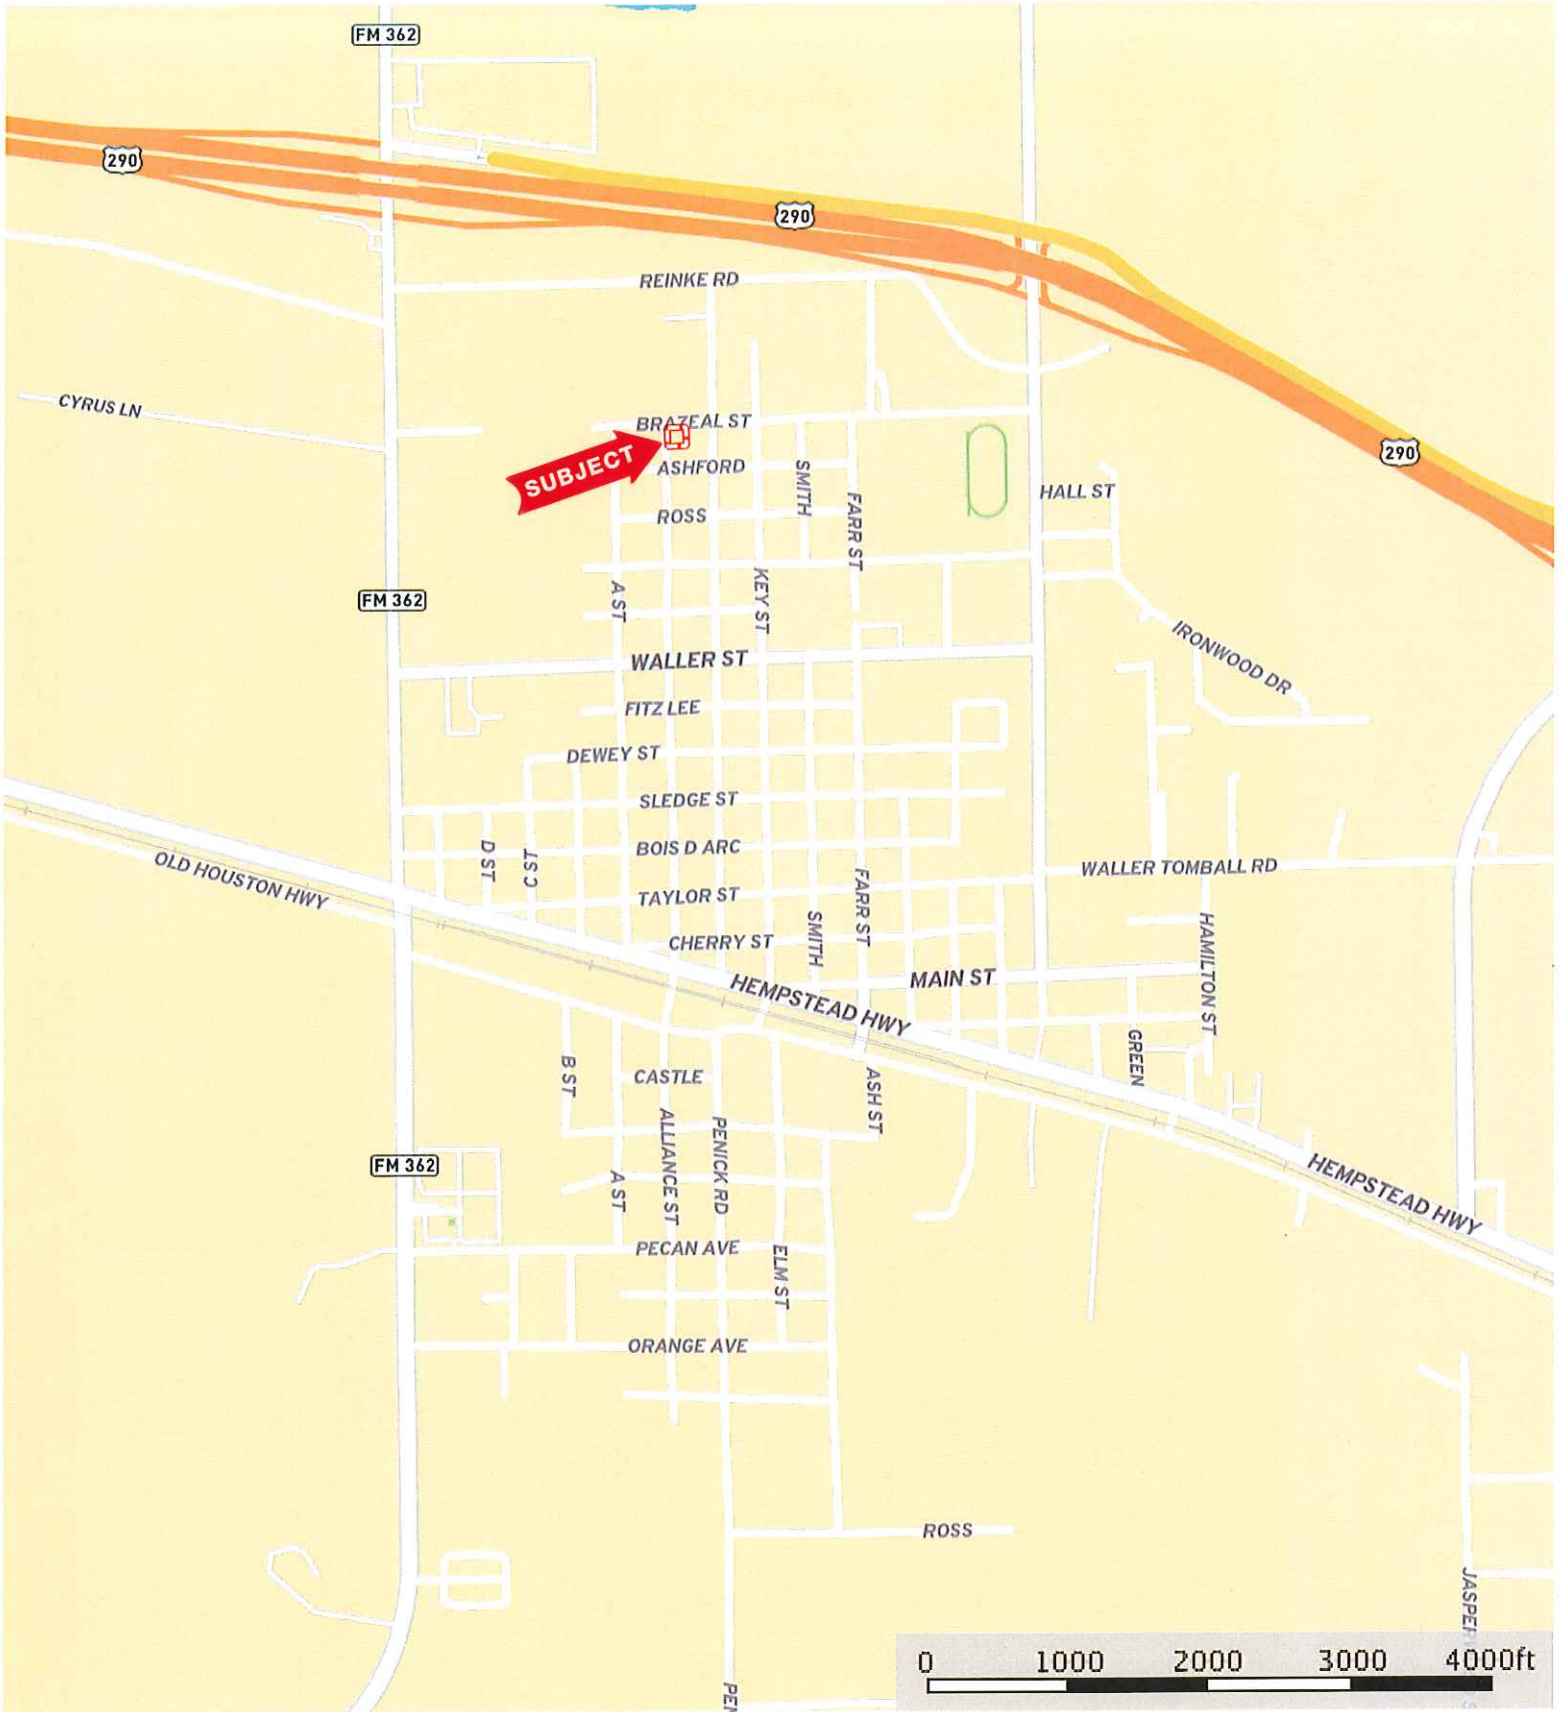

2615 Brazeal  
Waller County, Texas, AC +/-

 Boundary

2615 Brazeal  
Waller County, Texas, AC +/-

Google Map data ©2019 Imagery ©2019, DigitalGlobe, Houston-Galveston Area Council, Texas General Land Office, U.S. Geological Survey

 Boundary

 The information contained herein was obtained from sources deemed to be reliable. MapRight Services makes no warranties or guarantees as to the completeness or accuracy thereof.

2615 Brazeal  
Waller County, Texas, AC +/-

- Boundary
- 100 Year Floodplain
- 500 Year Floodplain
- Floodway
- Special
- Unmapped/ Not