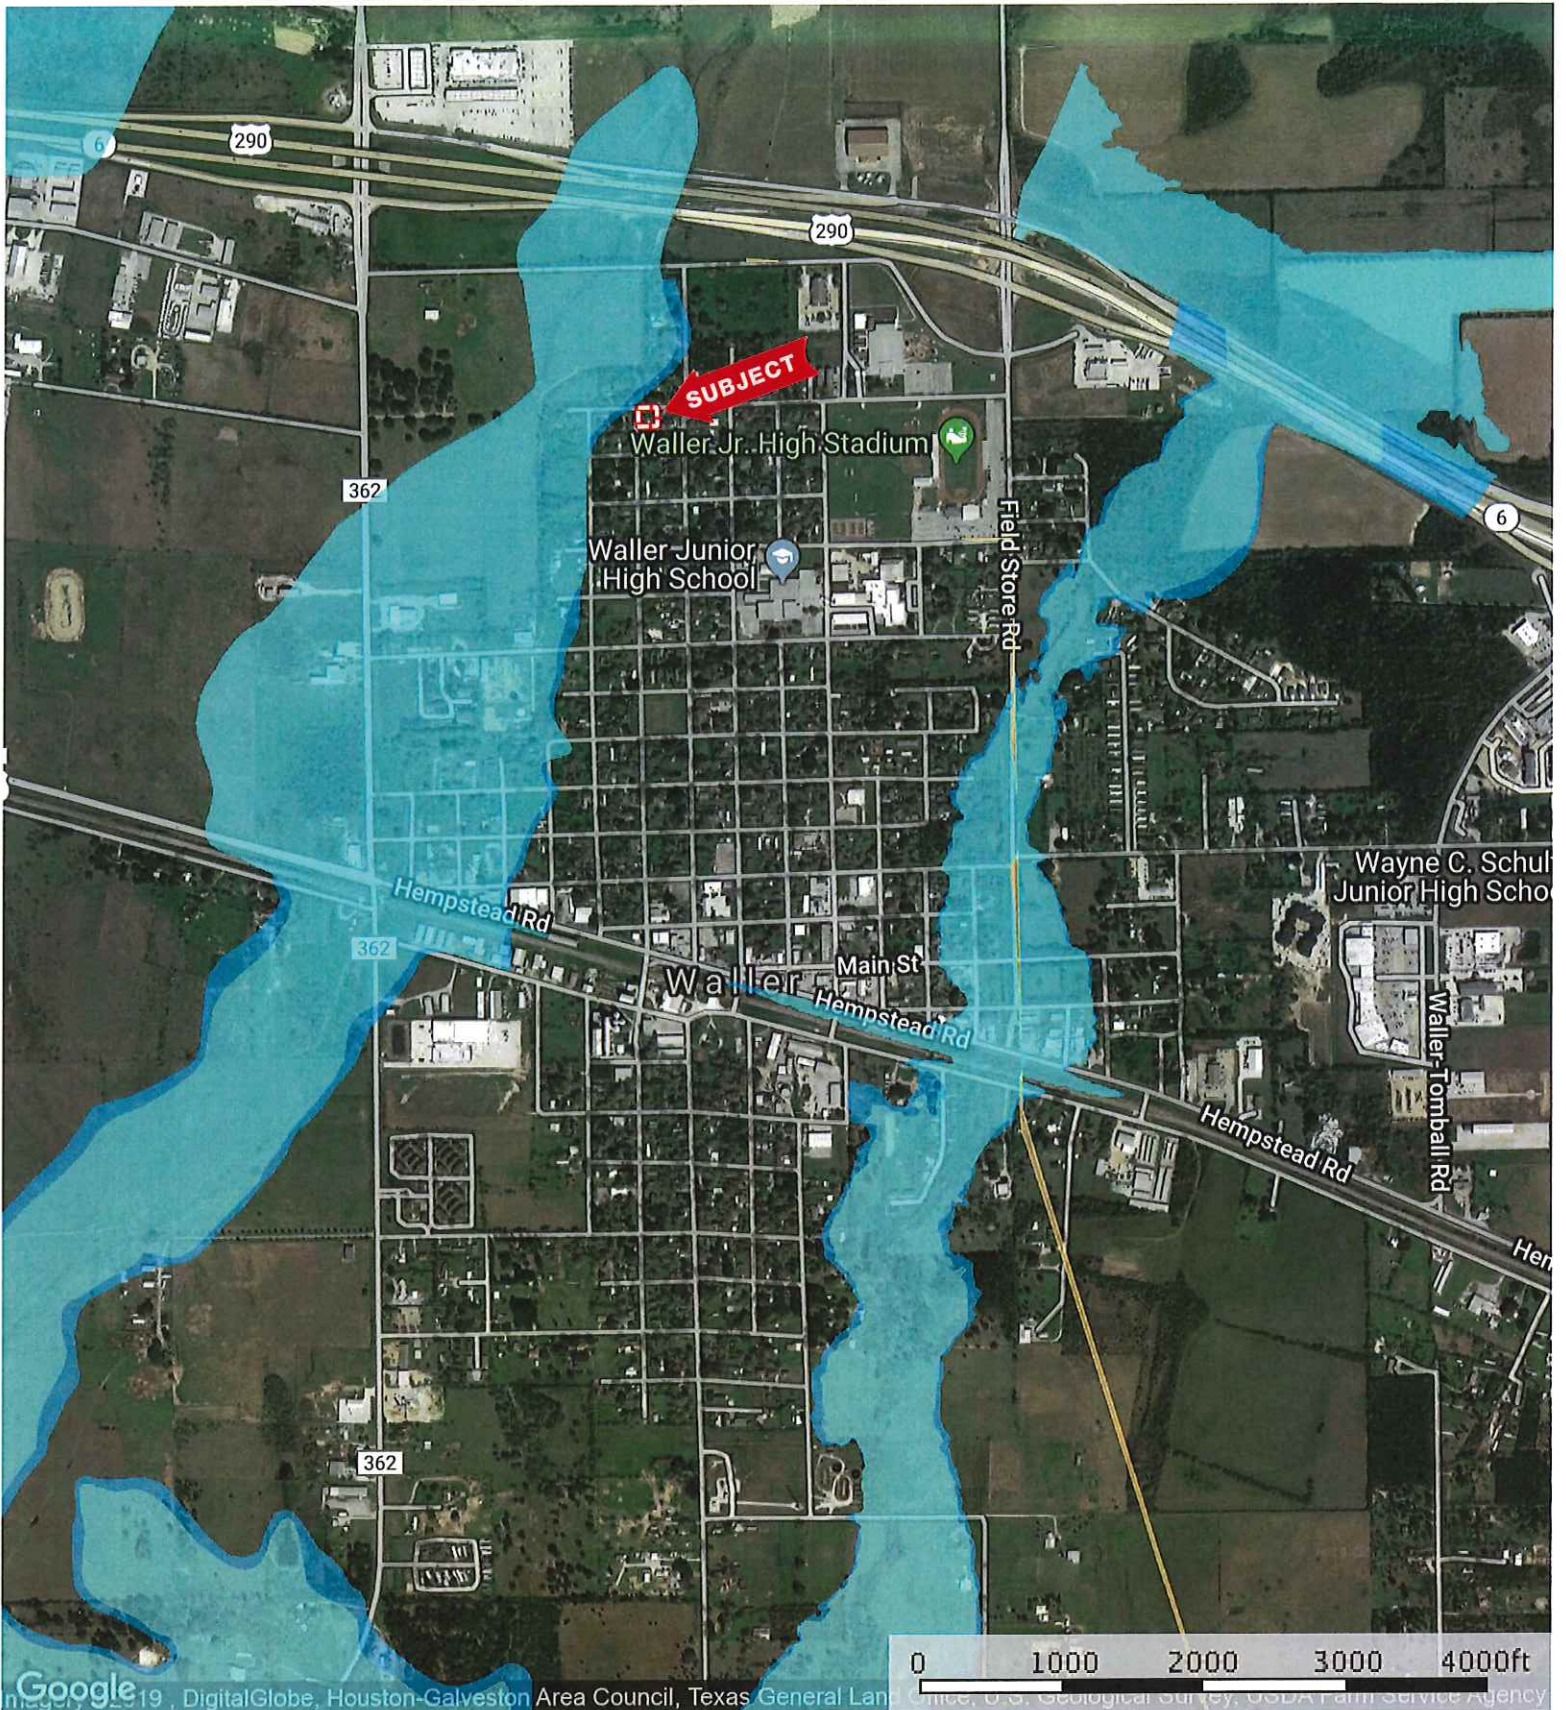

2615 Brazeal  
Waller County, Texas, AC +/-

 Boundary

2615 Brazeal  
Waller County, Texas, AC +/-

Google Map data ©2019 Imagery ©2019, DigitalGlobe, Houston-Galveston Area Council, Texas General Land Office, U.S. Geological Survey

 Boundary

 The information contained herein was obtained from sources deemed to be reliable. MapRight Services makes no warranties or guarantees as to the completeness or accuracy thereof.

2615 Brazeal  
Waller County, Texas, AC +/-

- Boundary
- 100 Year Floodplain
- 500 Year Floodplain
- Floodway
- Special
- Unmapped/ Not