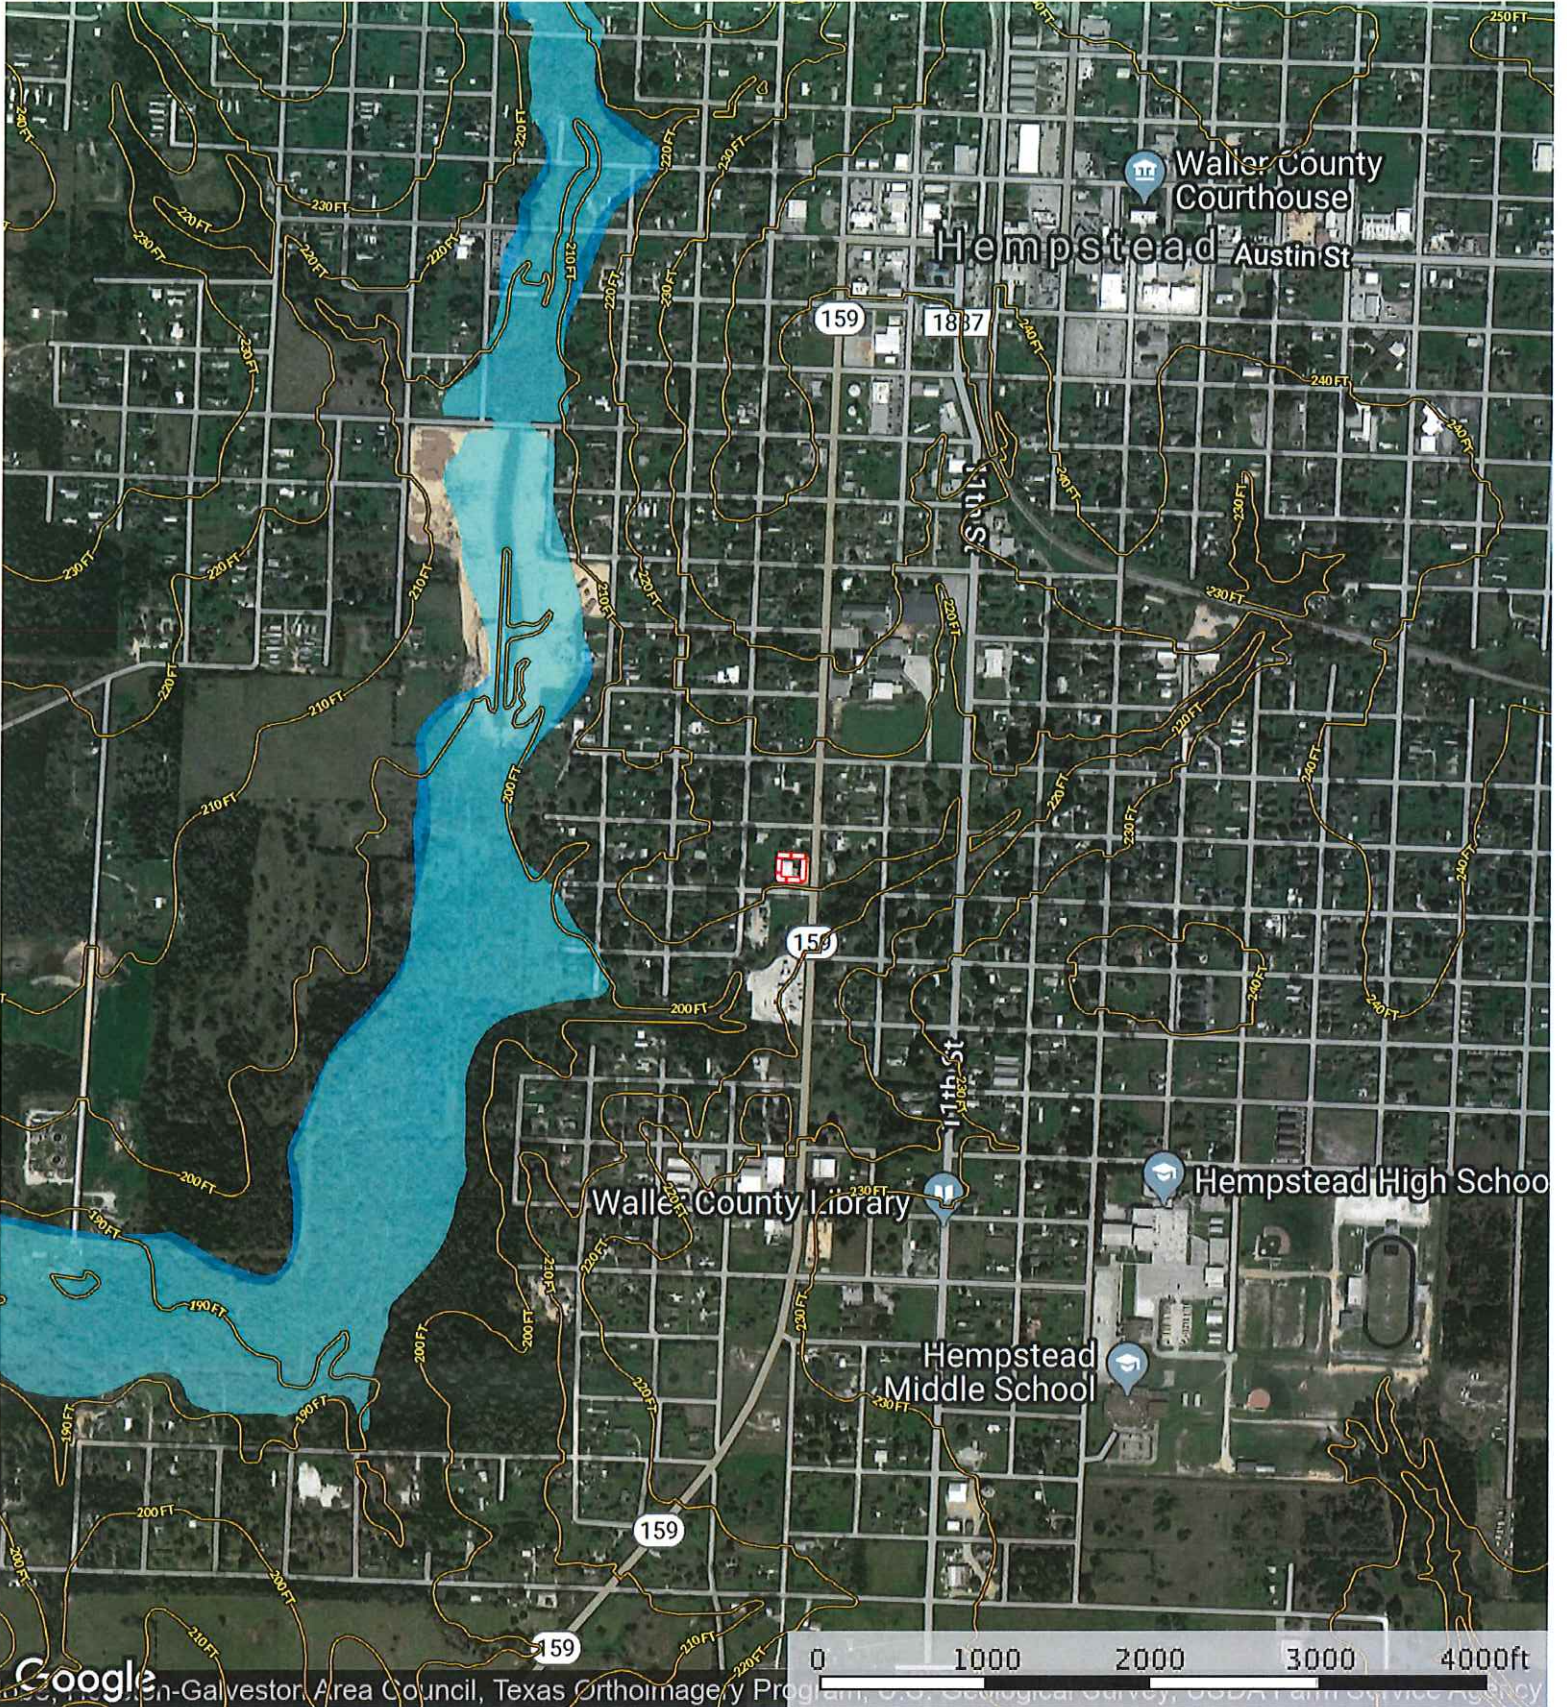

1739 13th St.  
Waller County, Texas, AC +/-

 Boundary

1739 13th St.  
Waller County, Texas, AC +/-

 Boundary

1739 13th St.  
Waller County, Texas, AC +/-

- Boundary
- 100 Year Floodplain
- 500 Year Floodplain