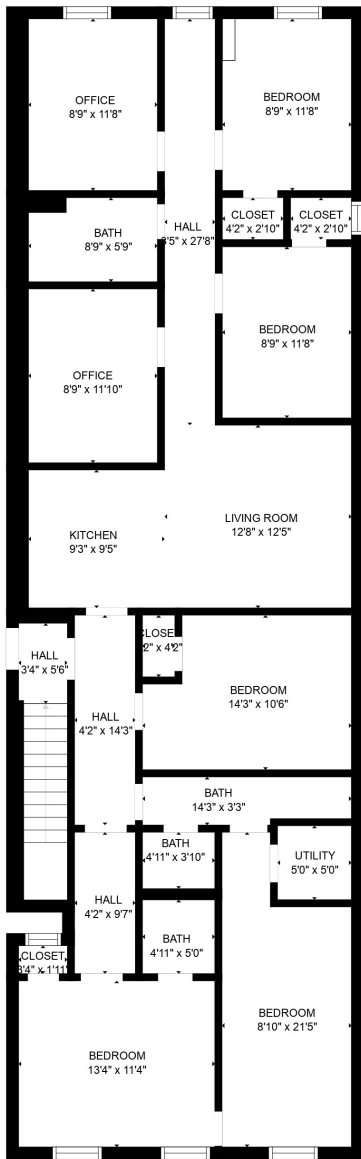

FLOOR 1

FLOOR 2

GROSS INTERNAL AREA
 FLOOR 1: 84 sq. ft, FLOOR 2: 1726 sq. ft
 TOTAL: 1810 sq. ft

SIZES AND DIMENSIONS ARE APPROXIMATE, ACTUAL MAY VARY.

GROSS INTERNAL AREA

FLOOR 1: 84 sq. ft, FLOOR 2: 1726 sq. ft

TOTAL: 1810 sq. ft

SIZES AND DIMENSIONS ARE APPROXIMATE, ACTUAL MAY VARY.

DEANS IMAGING

Aerial - Ground - 3D

GROSS INTERNAL AREA
FLOOR 1: 84 sq. ft, FLOOR 2: 1726 sq. ft
TOTAL: 1810 sq. ft

SIZES AND DIMENSIONS ARE APPROXIMATE, ACTUAL MAY VARY.